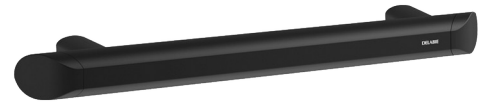

Be-Line® DOC M matte black straight grab bar, 450mm

Ref. 511904MBK

Matte black powder-coated aluminium

2024 UK public price excluding VAT: £121.22

DESCRIPTION

Be-Line® DOC M matte black straight grab bar, 450mm - Ref. 511904MBK

Be-Line® DOC M grab bar Ø 35mm, for people with reduced mobility. For use as a handrail or grab bar for WCs, showers or baths. Aluminium tube, 3mm thick. Solid aluminium fixing points. Rounded profile Ø 35mm with ergonomic flat front face that prevents rotation for an optimal grip. Matte black powder-coated finish provides a good visual contrast with the wall. Uniform surface for easy maintenance and hygiene. 60mm gap between the bar and the wall: minimal space prevents the forearm passing between the bar and the wall, reducing the risk of fracture in case of loss of balance. Concealed fixings. Supplied with stainless steel screws Ø 8 x 70mm for concrete walls. 400mm centre-to-centre. Tested to over 200kg. Maximum recommended user weight: 135kg. 30-year warranty. CE marked. Complies with DOC M.

ADVANTAGES

Innovative, design-for-all

Comfort: ergonomic anti-rotation surface

Tested to over 200kg

Complies with DOC M

TECHNICAL CHARACTERISTICS

Be-Line® DOC M matte black straight grab bar, 450mm - Ref. 511904MBK

Length	450mm
Diameter	Ø 35mm
Width to the wall	60mm
Thickness	3mm
Finish	Matte black powder-coated aluminium
Norms	CE
Warranty	30 YEAR WARRANTY