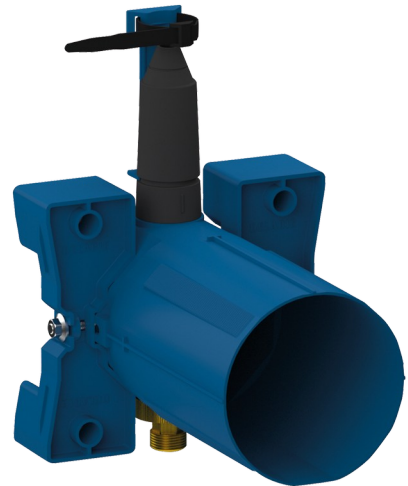

TEMPOMATIC 4 recessed housing for showers

Ref. 443PBOX

Batteries, kit 1/2

2025 UK public price excluding VAT: £147.59

DESCRIPTION

TEMPOMATIC 4 recessed housing for showers - Ref. 443PBOX

Waterproof recessed housing for TEMPOMATIC 4 for showers, kit 1/2: Collar with waterproof seal. Hydraulic connection from the outside and maintenance from the front. Adjusts to all types of installations (rails, solid walls, panels). Compatible with wall finishes 10 - 120mm (while maintaining the minimum recessing depth of 93mm). Stopcocks and flow rate adjustment, filters, non-return valves and cartridge are all integrated and accessible from the front. Supplied in 2 kits: secure system flush without sensitive elements. 30-year warranty. Order with control plate reference 443218.

TECHNICAL CHARACTERISTICS

TEMPOMATIC 4 recessed housing for showers - Ref. 443PBOX

Connector	1/2"
Technology	Electronic
Depth	10 - 120mm
Width	170mm
Norms	ACS
Warranty	

ADVANTAGES

Installation recessed in wall

Waterproof housing is adjustable and modular

System tested to over 500,000 operations

100% waterproof housing