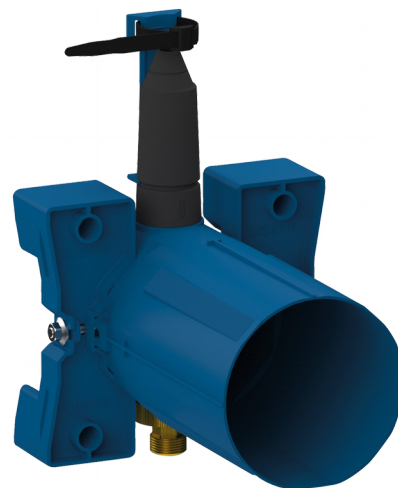

TEMPOMATIC 4 recessed housing for showers

Ref. 443PBOX

Batteries, kit 1/2

2024 UK public price excluding VAT: £143.27

DESCRIPTION

TEMPOMATIC 4 recessed housing for showers - Ref. 443PBOX

Waterproof recessed housing for TEMPOMATIC 4 for showers, kit 1/2: Collar with waterproof seal. Hydraulic connection from the outside and maintenance from the front. Adjusts to all types of installations (rails, solid walls, panels). Compatible with wall finishes 10 - 120mm (while maintaining the minimum recessing depth of 93mm). Stopcocks and flow rate adjustment, filters, non-return valves and cartridge are all integrated and accessible from the front. Supplied in 2 kits: secure system flush without sensitive elements. 30-year warranty. Order with control plate reference 443218.

TECHNICAL CHARACTERISTICS

TEMPOMATIC 4 recessed housing for showers - Ref. 443PBOX

Connector	1/2"
Technology	Electronic
Depth	10 - 120mm
Width	170mm
Norms	ACS
Warranty	

ADVANTAGES

-  Installation recessed in wall
-  Waterproof housing is adjustable and modular
-  System tested to over 500,000 operations
-  100% waterproof housing