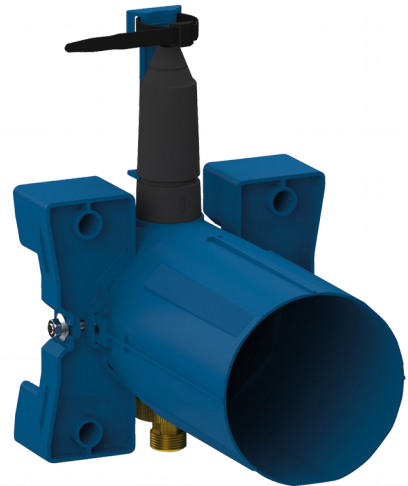

TEMPOMATIC 4 recessed housing for showers

Ref. 443PBOX

Batteries, kit 1/2

2024 UK public price excluding VAT: £143.27

DESCRIPTION

TEMPOMATIC 4 recessed housing for showers - Ref. 443PBOX

Waterproof recessed housing for TEMPOMATIC 4 for showers, kit 1/2: Collar with waterproof seal. Hydraulic connection from the outside and maintenance from the front. Adjusts to all types of installations (rails, solid walls, panels). Compatible with wall finishes 10 - 120mm (while maintaining the minimum recessing depth of 93mm). Stopcocks and flow rate adjustment, filters, non-return valves and cartridge are all integrated and accessible from the front. Supplied in 2 kits: secure system flush without sensitive elements. 30-year warranty. Order with control plate reference 443218.

TECHNICAL CHARACTERISTICS

TEMPOMATIC 4 recessed housing for showers - Ref. 443PBOX

| | |
|------------|---|
| Connector | 1/2" |
| Technology | Electronic |
| Depth | 10 - 120mm |
| Width | 170mm |
| Norms | ACS |
| Warranty |  |

ADVANTAGES

Installation recessed in wall

Waterproof housing is adjustable and modular

System tested to over 500,000 operations

100% waterproof housing