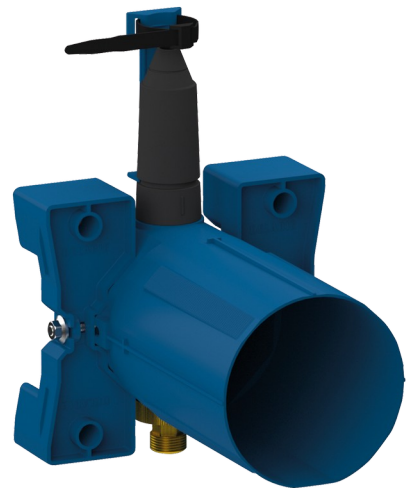

# TEMPOMATIC 4 recessed housing for showers

Ref. 443PBOX

Batteries, kit 1/2

2025 UK public price excluding VAT: £147.59

## DESCRIPTION

TEMPOMATIC 4 recessed housing for showers - Ref. 443PBOX

Waterproof recessed housing for TEMPOMATIC 4 for showers, kit 1/2:  
 Collar with waterproof seal.  
 Hydraulic connection from the outside and maintenance from the front.  
 Adjusts to all types of installations (rails, solid walls, panels).  
 Compatible with wall finishes 10 - 120mm (while maintaining the minimum recessing depth of 93mm).  
 Stopcocks and flow rate adjustment, filters, non-return valves and cartridge are all integrated and accessible from the front.  
 Supplied in 2 kits: secure system flush without sensitive elements.  
 30-year warranty.  
 Order with control plate reference 443218.

## TECHNICAL CHARACTERISTICS

TEMPOMATIC 4 recessed housing for showers - Ref. 443PBOX

|            |   |
|------------|---|
| Connector  | 1/2"  |
| Technology | Electronic  |
| Depth      | 10 - 120mm  |
| Width      | 170mm   |
| Norms      | ACS   |
| Warranty   |  |

## ADVANTAGES

-  Installation recessed in wall
-  Waterproof housing is adjustable and modular
-  System tested to over 500,000 operations
-  100% waterproof housing