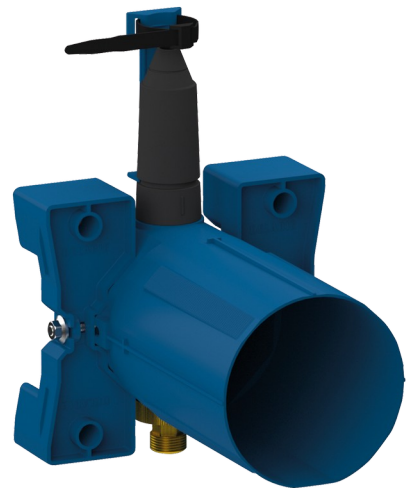

TEMPOMATIC 4 recessed housing for showers

Ref. 443PBOX

Batteries, kit 1/2

2025 UK public price excluding VAT: £147.59

DESCRIPTION

TEMPOMATIC 4 recessed housing for showers - Ref. 443PBOX

Waterproof recessed housing for TEMPOMATIC 4 for showers, kit 1/2: Collar with waterproof seal. Hydraulic connection from the outside and maintenance from the front. Adjusts to all types of installations (rails, solid walls, panels). Compatible with wall finishes 10 - 120mm (while maintaining the minimum recessing depth of 93mm). Stopcocks and flow rate adjustment, filters, non-return valves and cartridge are all integrated and accessible from the front. Supplied in 2 kits: secure system flush without sensitive elements. 30-year warranty. Order with control plate reference 443218.

TECHNICAL CHARACTERISTICS

TEMPOMATIC 4 recessed housing for showers - Ref. 443PBOX

Connector	1/2"
Technology	Electronic
Depth	10 - 120mm
Width	170mm
Norms	ACS
Warranty	

ADVANTAGES

-  Installation recessed in wall
-  Waterproof housing is adjustable and modular
-  System tested to over 500,000 operations
-  100% waterproof housing