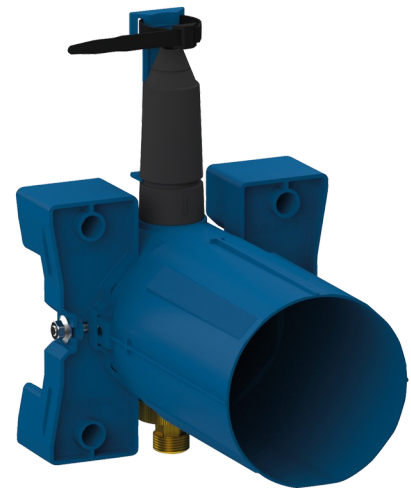

# TEMPOMATIC 4 recessed housing for showers

Ref. 443PBOX

Batteries, kit 1/2

2024 UK public price excluding VAT: £143.27

## DESCRIPTION

TEMPOMATIC 4 recessed housing for showers - Ref. 443PBOX

Waterproof recessed housing for TEMPOMATIC 4 for showers, kit 1/2: Collar with waterproof seal. Hydraulic connection from the outside and maintenance from the front. Adjusts to all types of installations (rails, solid walls, panels). Compatible with wall finishes 10 - 120mm (while maintaining the minimum recessing depth of 93mm). Stopcocks and flow rate adjustment, filters, non-return valves and cartridge are all integrated and accessible from the front. Supplied in 2 kits: secure system flush without sensitive elements. 30-year warranty. Order with control plate reference 443218.

## TECHNICAL CHARACTERISTICS

TEMPOMATIC 4 recessed housing for showers - Ref. 443PBOX

Connector	1/2"
Technology	Electronic
Depth	10 - 120mm
Width	170mm
Norms	ACS
Warranty	

## ADVANTAGES

-  Installation recessed in wall
-  Waterproof housing is adjustable and modular
-  System tested to over 500,000 operations
-  100% waterproof housing