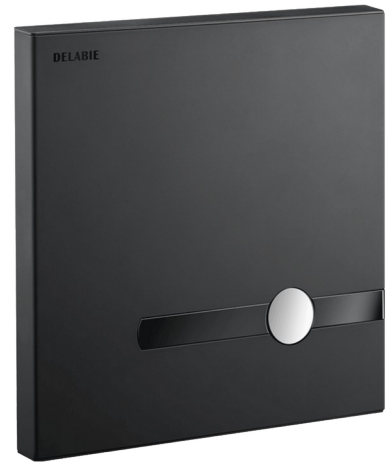

TEMPOMATIC dual control plate for WCs

Ref. 464050

Electronic dual control valve, recessed, mains supply - For WCs

2025 UK public price excluding VAT: £630.13

DESCRIPTION

TEMPOMATIC dual control plate for WCs - Ref. 464050

TEMPOMATIC dual control, recessed, electronic valve for direct flush WCs, kit 2/2:

Flush system without cistern: directly connected to pipework.

Battery-operated with CR123 6V Lithium batteries.

Matte black stainless steel wall plate 186 x 186mm and chrome-plated metal button, with integrated electronics.

Control plate is installed manually via hidden fixings.

TEMPOMATIC F $\frac{3}{4}$ " flush valve is compatible with sea water, rain water and grey water.

Shock-resistant infrared presence detection sensor.