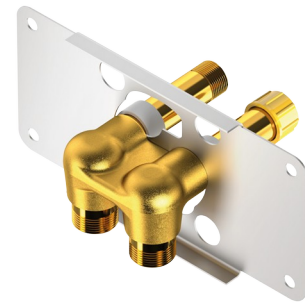

Recessed nanny joint for SPORTING 2 SECURITHERM

Ref. 714012

For SPORTING 2 SECURITHERM mains supply - Kit 1/2

2025 UK public price excluding VAT: £0.00

DESCRIPTION

Recessed nanny joint for SPORTING 2 SECURITHERM - Ref. 714012

Recessed nanny joint, kit 1/2:
Compact nanny bracket for SPORTING 2 SECURITHERM mains supply shower panels.

Recessed top or bottom inlet.

Delivered with buttons pre-mounted for pressure test.

Fixing plate is easy to install: bayonette system to allow maintenance of the caps in situ.

Mounted with screwdriver or pliers.

Modular installation (plaster rails, solid walls):

- Installation with plaster rails (with or without struts): compatible with panels between 24 and 68mm (with a minimum recessing depth of 48mm).

- Installation with solid walls: compatible with panels between 0 and 68mm.

Secured system purge without sensitive elements.

Connector M1/2".

30 year warranty.

Order with recessed mains supply SPORTING 2 SECURITHERM shower panel reference 714910.