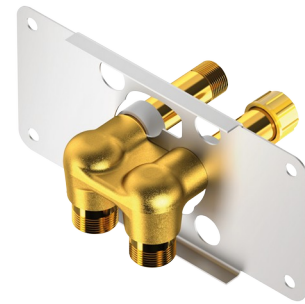

Recessed nanny joint for SPORTING 2 SECURITHERM

Ref. 714012

For SPORTING 2 SECURITHERM mains supply - Kit 1/2

2025 UK public price excluding VAT: £91.78

DESCRIPTION

Recessed nanny joint for SPORTING 2 SECURITHERM - Ref. 714012

Recessed nanny joint, kit 1/2:
Compact nanny bracket for SPORTING 2 SECURITHERM mains supply shower panels.

Recessed top or bottom inlet.

Delivered with buttons pre-mounted for pressure test.

Fixing plate is easy to install: bayonette system to allow maintenance of the caps in situ.

Mounted with screwdriver or pliers.

Modular installation (plaster rails, solid walls):

- Installation with plaster rails (with or without struts): compatible with panels between 24 and 68mm (with a minimum recessing depth of 48mm).

- Installation with solid walls: compatible with panels between 0 and 68mm.

Secured system purge without sensitive elements.

Connector M1/2".

30 year warranty.

Order with recessed mains supply SPORTING 2 SECURITHERM shower panel reference 714910.