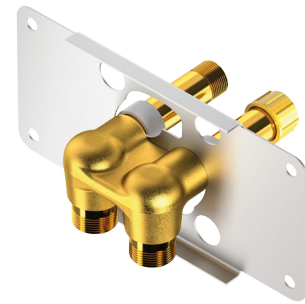

# Recessed nanny joint for SPORTING 2 SECURITHERM

Ref. 714012

For SPORTING 2 SECURITHERM mains supply - Kit 1/2

2025 UK public price excluding VAT: £91.78

## DESCRIPTION

Recessed nanny joint for SPORTING 2 SECURITHERM - Ref. 714012

Recessed nanny joint, kit 1/2:  
Compact nanny bracket for SPORTING 2 SECURITHERM mains supply shower panels.

Recessed top or bottom inlet.

Delivered with buttons pre-mounted for pressure test.

Fixing plate is easy to install: bayonette system to allow maintenance of the caps in situ.

Mounted with screwdriver or pliers.

Modular installation (plaster rails, solid walls):

- Installation with plaster rails (with or without struts): compatible with panels between 24 and 68mm (with a minimum recessing depth of 48mm).

- Installation with solid walls: compatible with panels between 0 and 68mm.