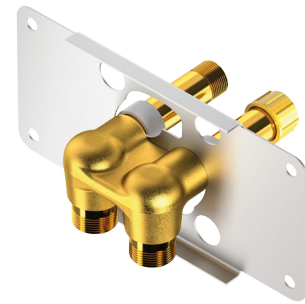

Recessed nanny joint for SPORTING 2 SECURITHERM

Ref. 714612

For SPORTING 2 SECURITHERM, CR123 Lithium 6V batteries - Kit 1/2

2025 UK public price excluding VAT: £91.78

DESCRIPTION

Recessed nanny joint for SPORTING 2 SECURITHERM - Ref. 714612

Recessed nanny joint, kit 1/2:
 Compact nanny bracket for SPORTING 2 SECURITHERM battery-operated or time flow shower panels.
 Recessed top or bottom inlet.
 Delivered with buttons pre-mounted for pressure test.
 Fixing plate is easy to install: bayonette system to allow maintenance of the caps in situ.
 Mounted with screwdriver or pliers.
 Modular installation (plaster rails, solid walls):
 - Installation with plaster rails (with or without struts): compatible with panels between 24 and 68mm (with a minimum recessing depth of 48mm).
 - Installation with solid walls: compatible with panels between 0 and 68mm.
 Secured system purge without sensitive elements.
 Connector M1/2".
 30 year warranty.
 Order with the SPORTING 2 SECURITHERM battery-operated shower panel with recessed supply, reference 714916.

TECHNICAL CHARACTERISTICS

Recessed nanny joint for SPORTING 2 SECURITHERM - Ref. 714612

Supply	CR123 6V lithium batteries (electronic version)
Connector	M1/2"
Technology	Electronic or time flow
Flow rate	6 lpm
Warranty	