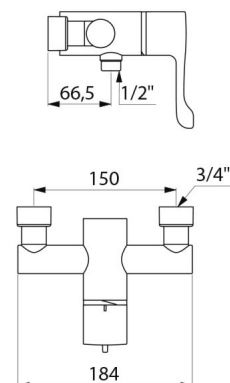

SECURITHERM sequential thermostatic shower mixer - Ref. 9630

| | |
|---------------------|---|
| Technology | SECURITHERM Securitouch sequential thermostatic shower mixer |
| Length | 184mm |
| Flow rate | 9 lpm at 3 bar |
| Temperature limiter | YES |
| Finish | Chrome-plated brass |
| Norms |        |