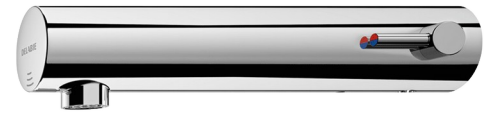

TEMPOMATIC MIX 5

electronic basin mixer

Ref. 499410

Mains supply, recessed, wall-mounted

2024 UK public price excluding VAT: £353.55

DESCRIPTION

TEMPOMATIC MIX 5 electronic basin mixer - Ref. 499410

Cross-wall electronic basin mixer:
 Mains supply 230/6V.
 Electronics and reduced stagnation solenoid valve integrated into the body of the mixer.
 Flow rate pre-set at 3 lpm at 3 bar, can be adjusted from 1.4 - 6 lpm.
 Scale-resistant flow straightener.
 Duty flush (~60 seconds every 24 hours after last use).
 Presence detection sensor at the end of the spout optimises detection.
 Chrome-plated metal body.
 Anti-blocking feature prevents misuse.
 Temperature control with adjustable temperature limiter.
 Suitable for people with reduced mobility.
 30-year warranty.

TECHNICAL CHARACTERISTICS

TEMPOMATIC MIX 5 electronic basin mixer - Ref. 499410

Supply	Mains supply 230/12V
Connector	3/8"
Technology	Electronic
Spout length	180mm
Flow rate	3 lpm
Finish	Chrome-plated metal
Warranty	