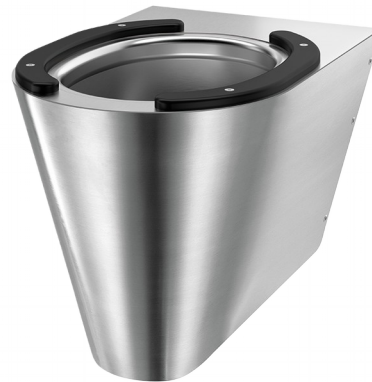

## Wall-mounted S21 S WC with black protective pads

Ref. 110310PAD

Polished satin 304 stainless steel

2024 UK public price excluding VAT: £1 107.62

### DESCRIPTION

Wall-mounted S21 S WC with black protective pads - Ref. 110310PAD

Wall-mounted WC, 360 x 350 x 535mm.  
 Compatible with all standard frame systems available on the market.  
 Elegant and simple design.  
 Bacteriostatic 304 stainless steel.  
 Polished satin finish.  
 Stainless steel thickness: 1.5mm.  
 One-piece pressed WC bowl, seam-free for easy maintenance and better hygiene.  
 WC bowl surface is polished with rounded edges for easy cleaning.  
 Concealed perimetral flushing rim.  
 Horizontal water inlet: Ø 55mm.  
 Horizontal waste outlet: Ø 100mm.  
 Water saving: works with 4L or more of water.  
 Shrouded pan.  
 Supplied with black protective pads fixed to the WC.  
 Quick and easy to install from the front thanks to a stainless steel mounting frame.  
 Supplied with fixing plate and 6 theft prevention TORX security screws.  
 CE marked. Complies with European standard EN 997 for 4L flush.  
 Weight: 11kg.  
 30-year warranty.

### TECHNICAL CHARACTERISTICS

Wall-mounted S21 S WC with black protective pads - Ref. 110310PAD

Height	350mm
Length	535mm
Width	360mm
Thickness	1.5mm
Finish	Polished satin 304 stainless steel
Norms	 
Warranty	

### ADVANTAGES

Bacteriostatic 304 stainless steel

Polished bowl surface