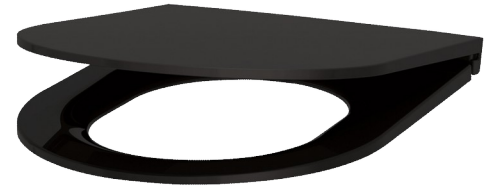

# Designer toilet seat lid with soft close

Ref. 103819

For S21 WC models

2025 UK public price excluding VAT: £80.63

## DESCRIPTION

Designer toilet seat lid with soft close - Ref. 103819

Toilet seat with lid.  
 Made from Duroplast.  
 With 304 stainless steel hinges.  
 Slimline design.  
 Soft close toilet seat lid: slow closure, gently and silently.  
 Toilet seat lid can be removed: easy to install and remove for thorough and effective cleaning.  
 Colour: black.  
 For S21 WC models.  
 Supplied with fixing elements.  
 30-year warranty.

## ADVANTAGES

Slow closing toilet seat lid

Slimline design

Lid can be removed: easy to clean

## TECHNICAL CHARACTERISTICS

Designer toilet seat lid with soft close - Ref. 103819

Technology	Frein de chute
Length	450mm
Width	360mm
Finish	Black - Duroplast
Norms	
Warranty	