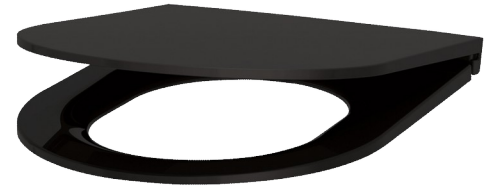

Designer toilet seat lid with soft close

Ref. 103819

For S21 WC models

2025 UK public price excluding VAT: £80.63

DESCRIPTION

Designer toilet seat lid with soft close - Ref. 103819

Toilet seat with lid.
 Made from Duroplast.
 With 304 stainless steel hinges.
 Slimline design.
 Soft close toilet seat lid: slow closure, gently and silently.
 Toilet seat lid can be removed: easy to install and remove for thorough and effective cleaning.
 Colour: black.
 For S21 WC models.
 Supplied with fixing elements.
 30-year warranty.

ADVANTAGES

Slow closing toilet seat lid

Slimline design

Lid can be removed: easy to clean

TECHNICAL CHARACTERISTICS

Designer toilet seat lid with soft close - Ref. 103819

Technology	Frein de chute
Length	450mm
Width	360mm
Finish	Black - Duroplast
Norms	
Warranty	