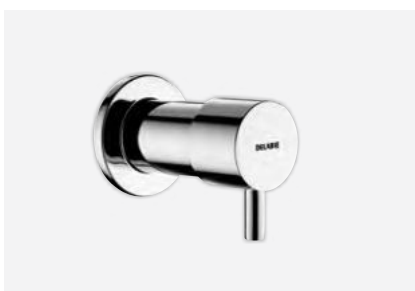

Wall-mounted stainless steel push-button soap dispenser
DELABIE reference: 729170

DELABIE, manufacturer's expertise

DELABIE, a 100% family-owned French company, founded in 1928, is the European market leader in water controls and sanitary equipment for public and commercial places. The company offers five product ranges specifically for this market: Commercial water controls, Hospital water controls, Accessibility and Hygiene accessories, Stainless steel sanitary ware and Specialist water controls. Over 2,000 DELABIE manufactured items, including international references, are exported from its factory in France to more than 90 countries. The company has 10 subsidiaries worldwide: Germany, Austria, Belgium, the Netherlands, United Kingdom, Spain, Portugal, Poland, United Arab Emirates (Dubai) and China (Hong-Kong). For many years, DELABIE has placed ecological concerns at the heart of its philosophy, offering products that are as stylish as they are responsible and sustainable. For our facilities, production methods, dematerialization, packaging, employee commitment... DELABIE is proud to have received the ECOVADIS gold medal in 2024.

Find DELABIE on these social networks

CONTACTS

PR

Carole ARMSTRONG
Tel. +44 (01491) 821820
carole.armstrong@delabie.co.uk

ADVERTISING

Eve WELLARD
Tel. +44 (01491) 821820
eve.wellard@delabie.co.uk