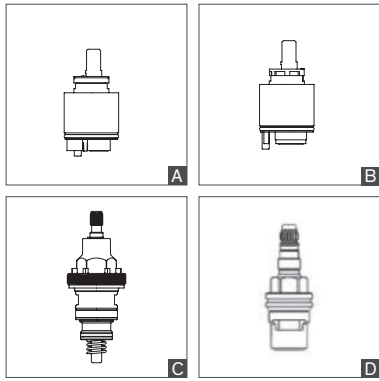

BASINS - SINKS AND SHOWERS

Mixers with ceramic cartridges