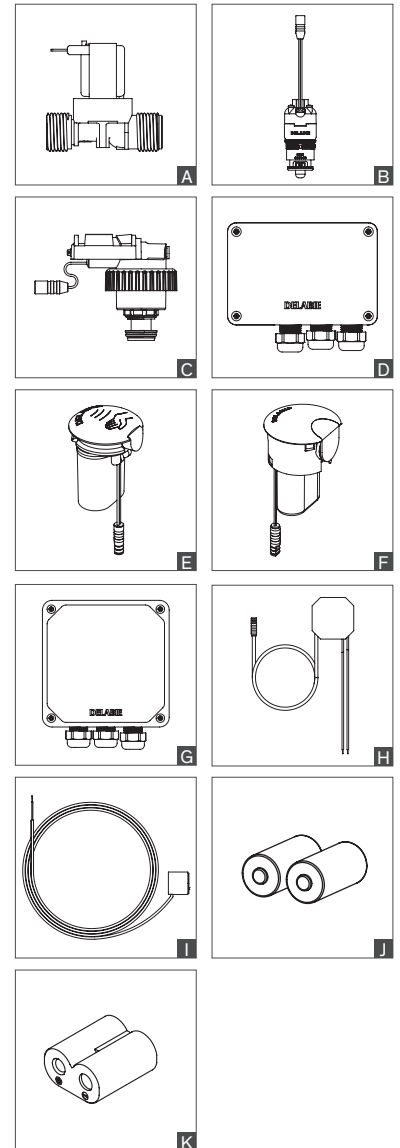

ELECTRONIC CONTROL UNITS

For basin, shower & WC controls			
230/12V standard with "duty flush" option, with transformer for basins	495444BC	£238.54	D
230/12V multifunction with transformer for basins, showers, etc.	495445BC	£352.07	D
6V battery-operated for basins	495446BC	£410.82	D
6V with integrated battery for TEMPOMATIC 3 basins	492446	£229.26	E
6V with integrated battery for TEMPOMATIC 4 basins	490454	£229.26	F
6V for TEMPOMATIC 4 basins, mains supply	490452T	£229.26	F
230/12V multifunction with transformer for dual flush type 463...	463000	£357.16	G

ELECTRICAL SUPPLY CABLES

For TEMPOMATIC 4 basin controls with mains supply			
6V recessed supply	490240	£80.31	H
Extension	490230EXT	£24.67	-

SENSORS

For basin, shower & WC controls			
With cable 0.70m	495070	£102.59	I
With cable 1.50m	495149	£113.10	I
For basins: BINOPTIC and TEMPOMATIC 2, cable 0.70m	CEL378V	£79.64	-
For basins: BINOPTIC and TEMPOMATIC 2, cable 1.50m	CEL378150V	£102.11	-

NB: cable cannot be extended or cut.

BATTERIES

For basin, shower & WC controls			
2 × 3V Lithium batteries CR123 17345	990123	£22.38	J
1 × 6V Lithium battery 223 CR - P2	990223	£25.15	K