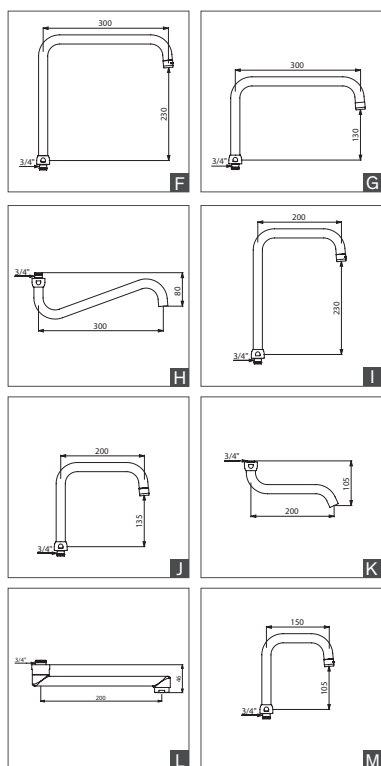

## BIOSAFE OUTLETS, FLOW STRAIGHTENERS

<b>BIOSAFE outlets</b> free flow with no grids or partitions in contact with water (with brass collar)			
F22×100 (1 piece) for taps/mixers 25061T1, 2506T1 & H9726 (5 lpm max.)	923022	£6.32	-
F22×100 (50 pieces) for taps/mixers 25061T1, 2506T1 & H9726 (5 lpm max.)	923022.50P	£288.48	-
M24×100 (1 piece) for range 2520 (EP) (5 lpm max.)	923024	£6.32	A
M24×100 (50 pieces) for range 2520 (EP) (5 lpm max.)	923024.50P	£288.48	A
M24×100 (1 piece) for range 2620 (EP) (5 lpm max.)	926024	£6.32	-
M24×100 (1 piece) for range 2640/2641 (5 lpm max.), 2564 & 2565, 2720 & 2820	922640	£8.03	B
M16.5×100 (1 piece) for range 2920, 2664 & 2665 (5 lpm max.)	922660	£5.73	-
<b>Hygienic flow straightener</b> star-shaped without grid, reduces bacterial development (with brass collar)			
F22×100 (2 pieces)	921022.2P	£9.95	-
F22×100 (50 pieces)	921022.50P	£213.07	-
M24×100 (2 pieces)	921024.2P	£9.95	C
M24×100 (50 pieces)	921024.50P	£213.07	C
<b>Flow straighteners at 3 lpm</b> flow rate can be adjusted using 2.5mm Allen key (with brass collar)			
F22×100 with adjustable flow rate (2 pieces)	922022.2P	£11.36	D
M24×100 with adjustable flow rate (2 pieces)	922024.2P	£12.18	-
Key for adjustment (2.5mm Allen key)	C282025	£12.57	E
<b>Removal tool</b> for flow straighteners			
	222429	£4.61	-
<b>Non-return valves</b>			
With flow rate regulator set at 6 lpm	900007	£11.30	-
For 3/8" connection	900010	£5.73	-