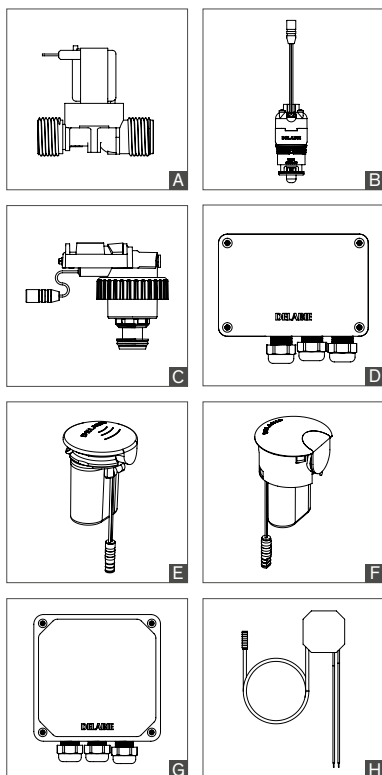

## AERATORS, FLOW STRAIGHTENERS, FILTERS, SCREWS, OTHER

	Repair kit		Type
<b>Scale-resistant aerators</b>			
F22 with ECO washer (2 per pack)	925622.2P	£16.10	A
M24 with ECO washer (2 per pack)	925624.2P	£16.10	B
<b>Comfort aerators</b>			
M16.5×100 (2 per pack)	925616.2P	£16.10	C
Removal key	222429	£4.61	D
<b>ECO aerators 1.4 lpm</b>			
M24×100 (2 per pack)	925724.2P	£13.72	E
M16.5×100 (2 per pack)	925716.2P	£19.46	F
<b>Flow straighteners at 3 lpm adjustable with 2.5mm Allen key</b>			
F22×100 with adjustable flow rate (2 per pack)	922022.2P	£11.36	G
M24×100 with adjustable flow rate (2 per pack)	922024.2P	£12.18	H
Key to adjust (2.5mm Allen key)	C282025	£12.57	K
<b>Flow straighteners</b>			
Ø 18 for TEMPOSTOP 2 and TEMPOMIX 2	700BJ	£4.94	-
Ø 13mm for TEMPOSTOP, TEMPOSOFT 2 and TEMPOSTOP 3	BJ13V	£1.93	-
M16.5×100 (2 per pack)	922016.2P	£9.30	I
Removal key for flow straightener M16.5×100	222429	£4.61	D
<b>BIOSAFE outlet</b>			
M16.5×100 (2 per pack)	923016.2P	£9.30	J
Removal key	222429	£4.61	D
<b>Flat filter washer</b>			
Nylon, mesh 0.5mm for nuts ½" (10 per pack)	60212.10P	£21.02	L
Nylon, mesh 0.5mm for nuts ¾" (10 per pack)	60234.10P	£24.03	L
<b>Conical filter</b> 0.5mm mesh for nuts ¾" (10 per pack)	60438.10P	£21.02	-
<b>Non-return valves</b>			
DW15	900015	£6.40	-
DW20	900020	£12.93	-
<b>Reinforced fixing kits for deck-mounted basin taps</b>			
Fixing plate	256P	£11.53	-
Fixing plate with threaded rods	256FIX	£14.43	-

## BINECO CONTROLS

	Repair kit		Type
<b>BINECO shower, water fountain tap and bubbler</b>			
For shower push-starter 83000, 84000, 83APL, 84APL For water fountain tap and bubbler 311, 312, 319, 322, 323.	KBP311N	£13.22	M

## WATER HAMMER ABSORBERS ADLACTION

- With stainless steel spring and piston
- Absorbs the smallest variations in pressure and water hammer up to 20 bar. Solid cast brass.

Water hammer absorbers ADLACTION			
F½" - H. 90mm	23015	£40.15	N
F¾" - H. 92mm	23020	£43.59	N
F1" - H. 98mm	23026	£80.31	N
F1¼" - H. 103mm	23033	£143.42	N