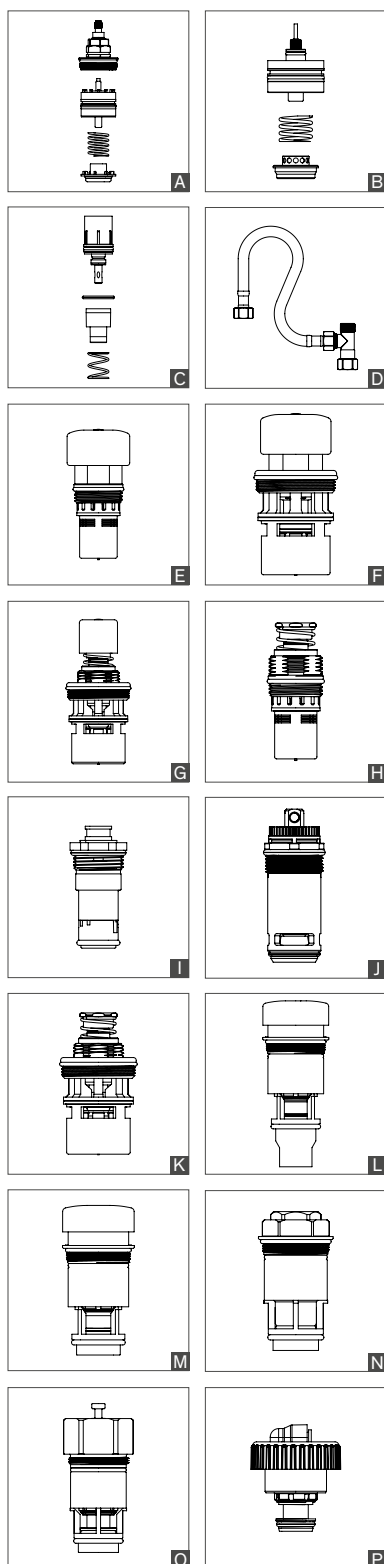

THERMOSTATIC MIXERS

	Repair kit	Type
For PREMIX COMFORT after June 2008		
731002, 731200, 731003, 731300	753730 £146.52	A
731004, 731400, 731005, 731500	753735 £184.58	B
For PREMIX COMPACT		
733015, 733016, 733020, 733021 (previous design)	753733 £46.79	C
For PREMIX NANO		
Connection kit 3/8" for 732216	732515 £49.37	D

URINALS

Cartridges

	Time flow (sec.)	Maintenance kit	Complete cartridge	Type
For TEMPOSTOP urinals				
777000, 778000	3	-	743003 £51.48	E
779000	7	-	743707 £72.74	F
778BOX	7	-	743645 £83.29	-
779128, 779427	7	-	743528 £72.74	G
777200, 777924, 538300, 538350, 538400, 538450	3	-	743323 £51.48	H
For TEMPOSOFT 2 urinals				
777130, 777140, 777800, 778800	3	-	743744 £52.90	I
For TEMPOFLUX urinals				
778755, 778757, 778700	3	-	743778 £63.64	J
778755, 778757, 778700	7	-	743777 £62.10	J

CISTERN-LESS WC's

Cartridges

	Time flow (sec.)	Maintenance kit	Complete cartridge	Type
For TEMPOCHASSE WC's				
760000, 760004, 760005, 760450	7	753779 £31.58	743779 £68.69	F
760150, 760220, 760605, 760627, 760700	7	753779 £31.58	743605 £68.69	K
760410	7	753779 £31.58	743705 £68.69	K
For TEMPOFLUX WC's				
761000, 761001, 761002, 761003, 761004, 761025	7	753761 £40.19	743761 £68.69	L
761627, 761900, 761920, 761150, 761200, 761700	7	753761 £40.19	743762 £68.69	M
For TEMPOFLUX 2 WC's				
762901, 762902, 576211, 578300, 578305, 762150	7	-	743622 £83.92	O
576227, 578400, 578405	7	-	743677 £122.41	
For TEMPOFLUX 3 WC's				
763000, 763030, 763040, 763041, 763256, 763266	7	-	743765 £48.18	P