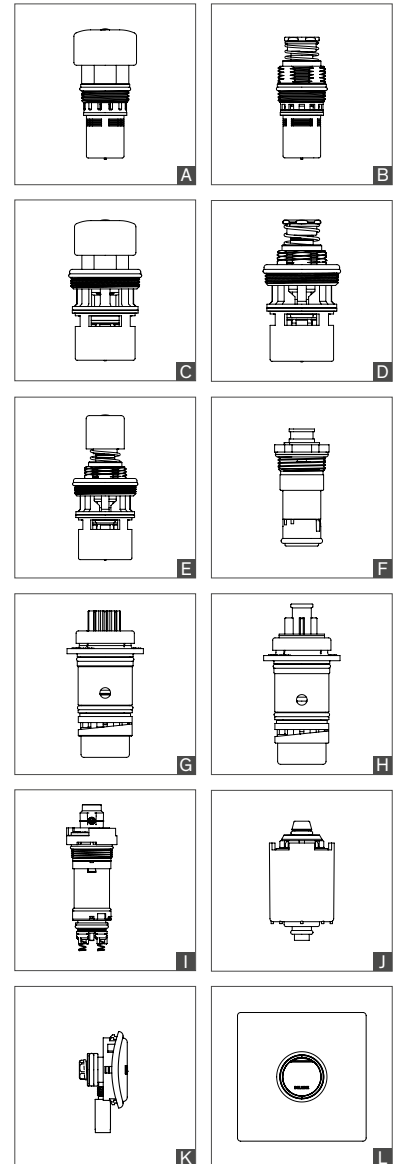

Control plate

For TEMPOMIX 3 recessed shower	794PLAQ	£109.87	L

Thermostatic cartridge

For SECURITHERM shower panel			
792300, 792303, 792304, 792305, 792310, 792313, 792314, 792320, 792324, 792330, 792334, 792340, 792344, 792350, 792354, 792370, 792380, 792390, 792400, 792403, 792404, 792410, 792413, 792414, 792504, 792514	743792	£147.73	-